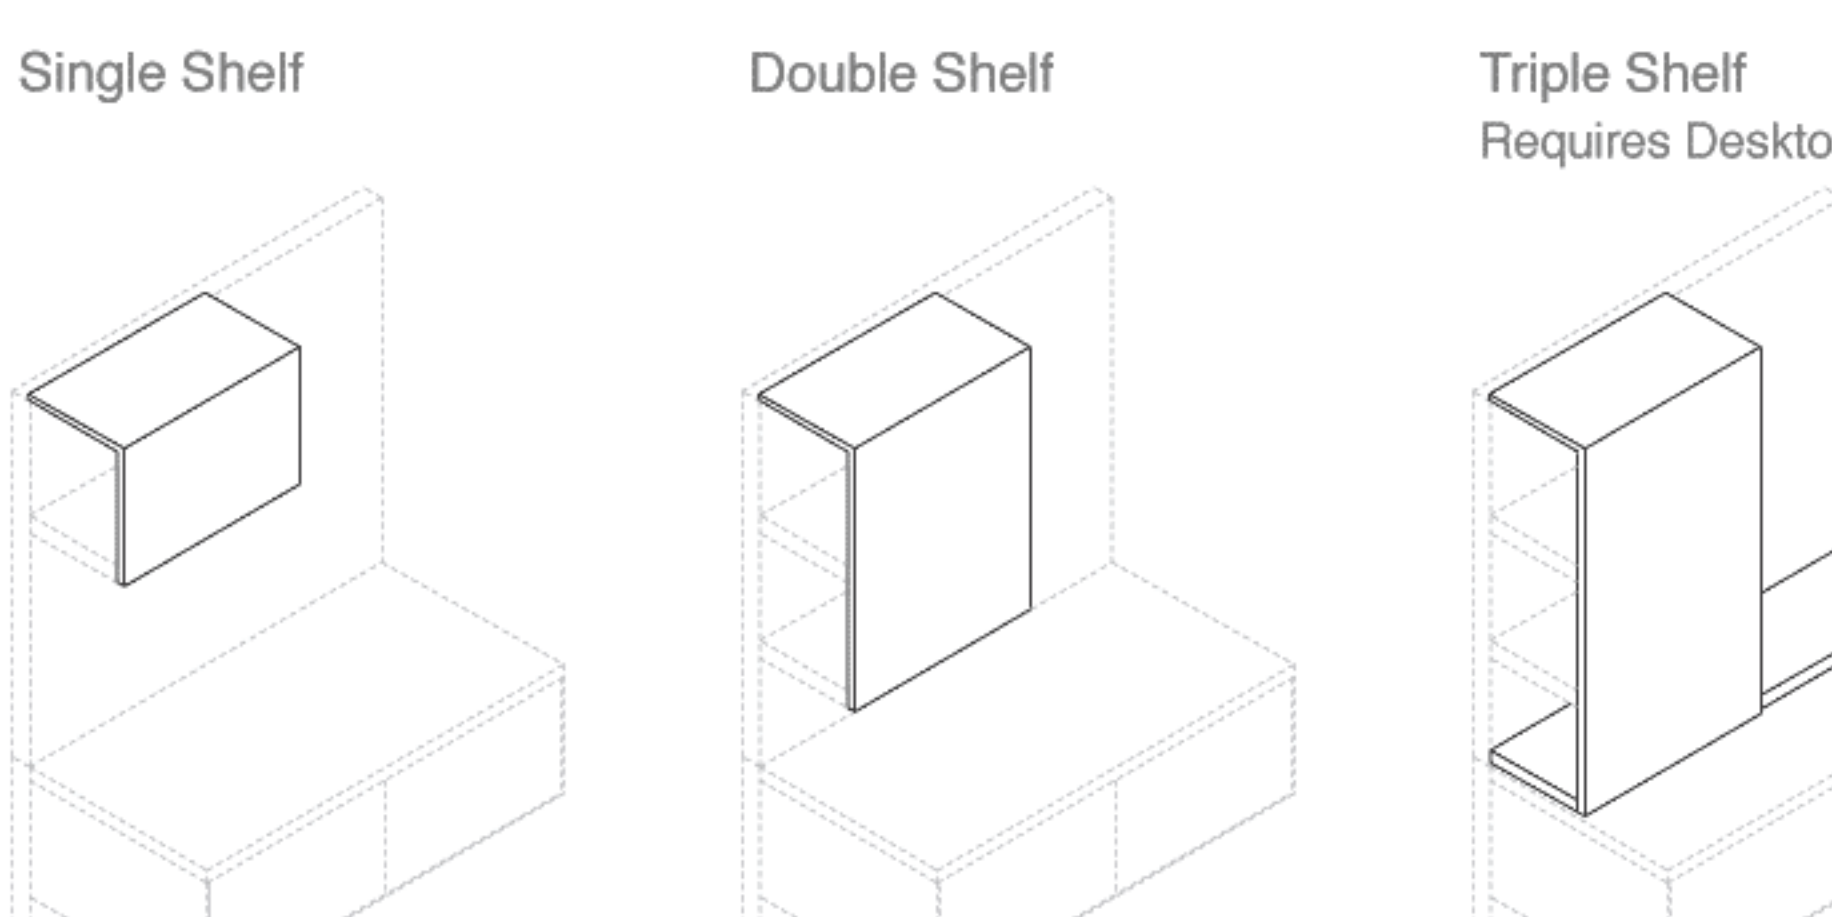

Wood Veneer
Lacquer

Upper Panels

72H Planning
Narrow: 18"-30"-36" Widths
Wide: 60"-72"-84" Widths

Wood Veneer
Lacquer

Upper Panels

84H Planning
Narrow: 18"-30"-36" Widths
Wide: 60"-72"-84" Widths

Wood Veneer
Lacquer

Lower Panels

72H & 84H Planning
Narrow: 18"-30"-36" Widths
Wide: 60"-72"-84" Widths

Wood Veneer
Lacquer

Sliding Panels

Various Widths

Coordinated with Panel Heights
Coordinated with Shelf Lengths

Wood Veneer
Lacquer
3Form