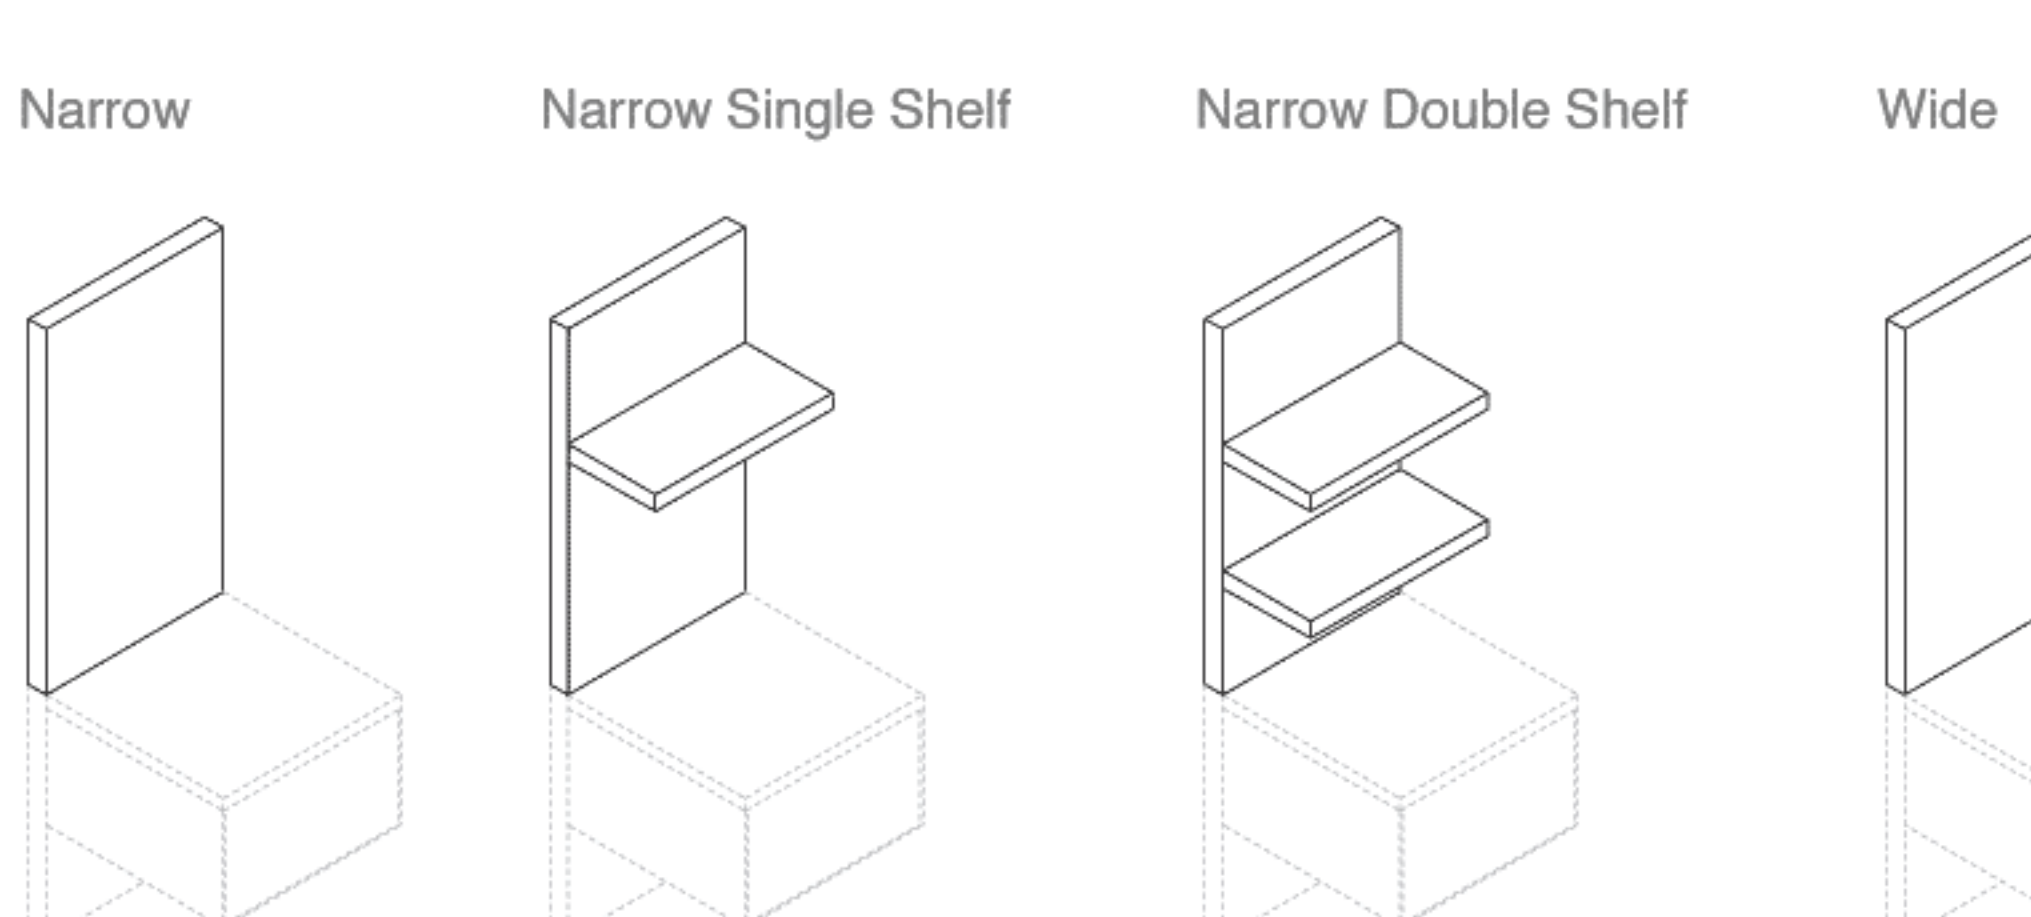

Pedestals: Freestanding

18" Width
30" & 36" Widths
24" Depth

Wood Veneer
Lacquer