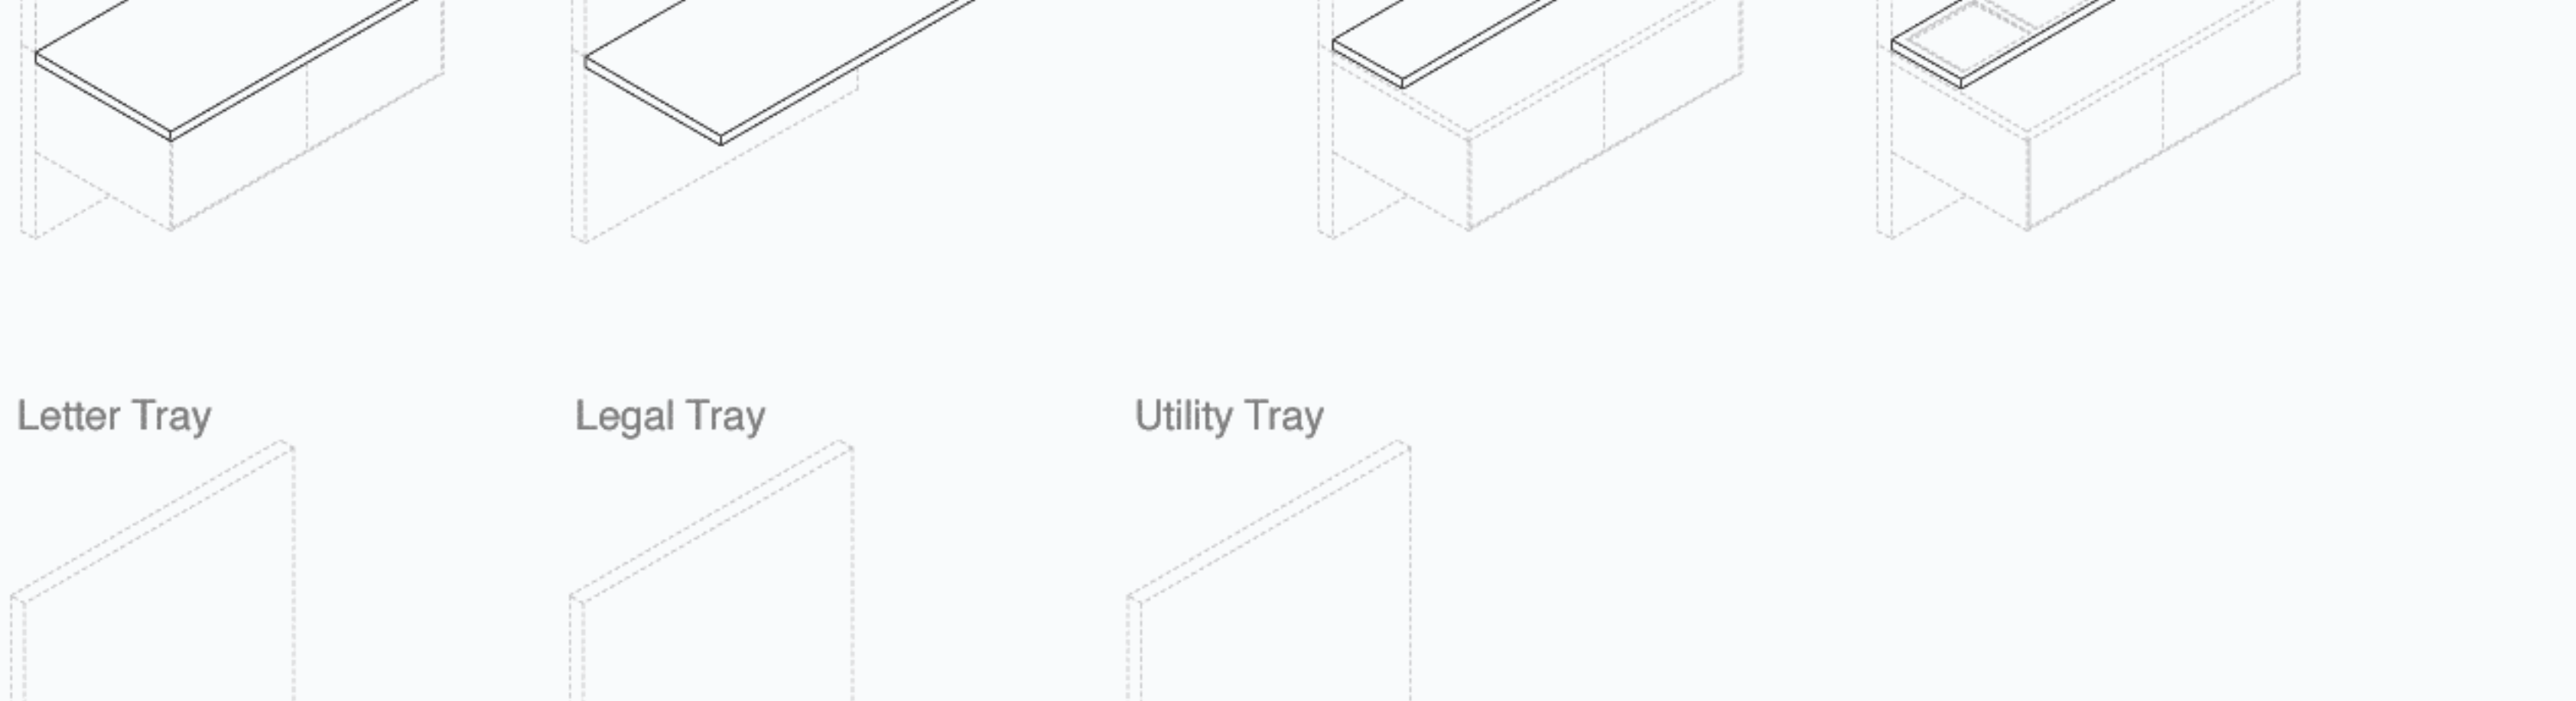

Shelf Elements

Various Widths

Coordinated with Shelf

Stainless Steel
Standard Metal Finishes

Work Surfaces

Wall or Panel Based
24" Depth

Wood Veneer

Desktop Elements