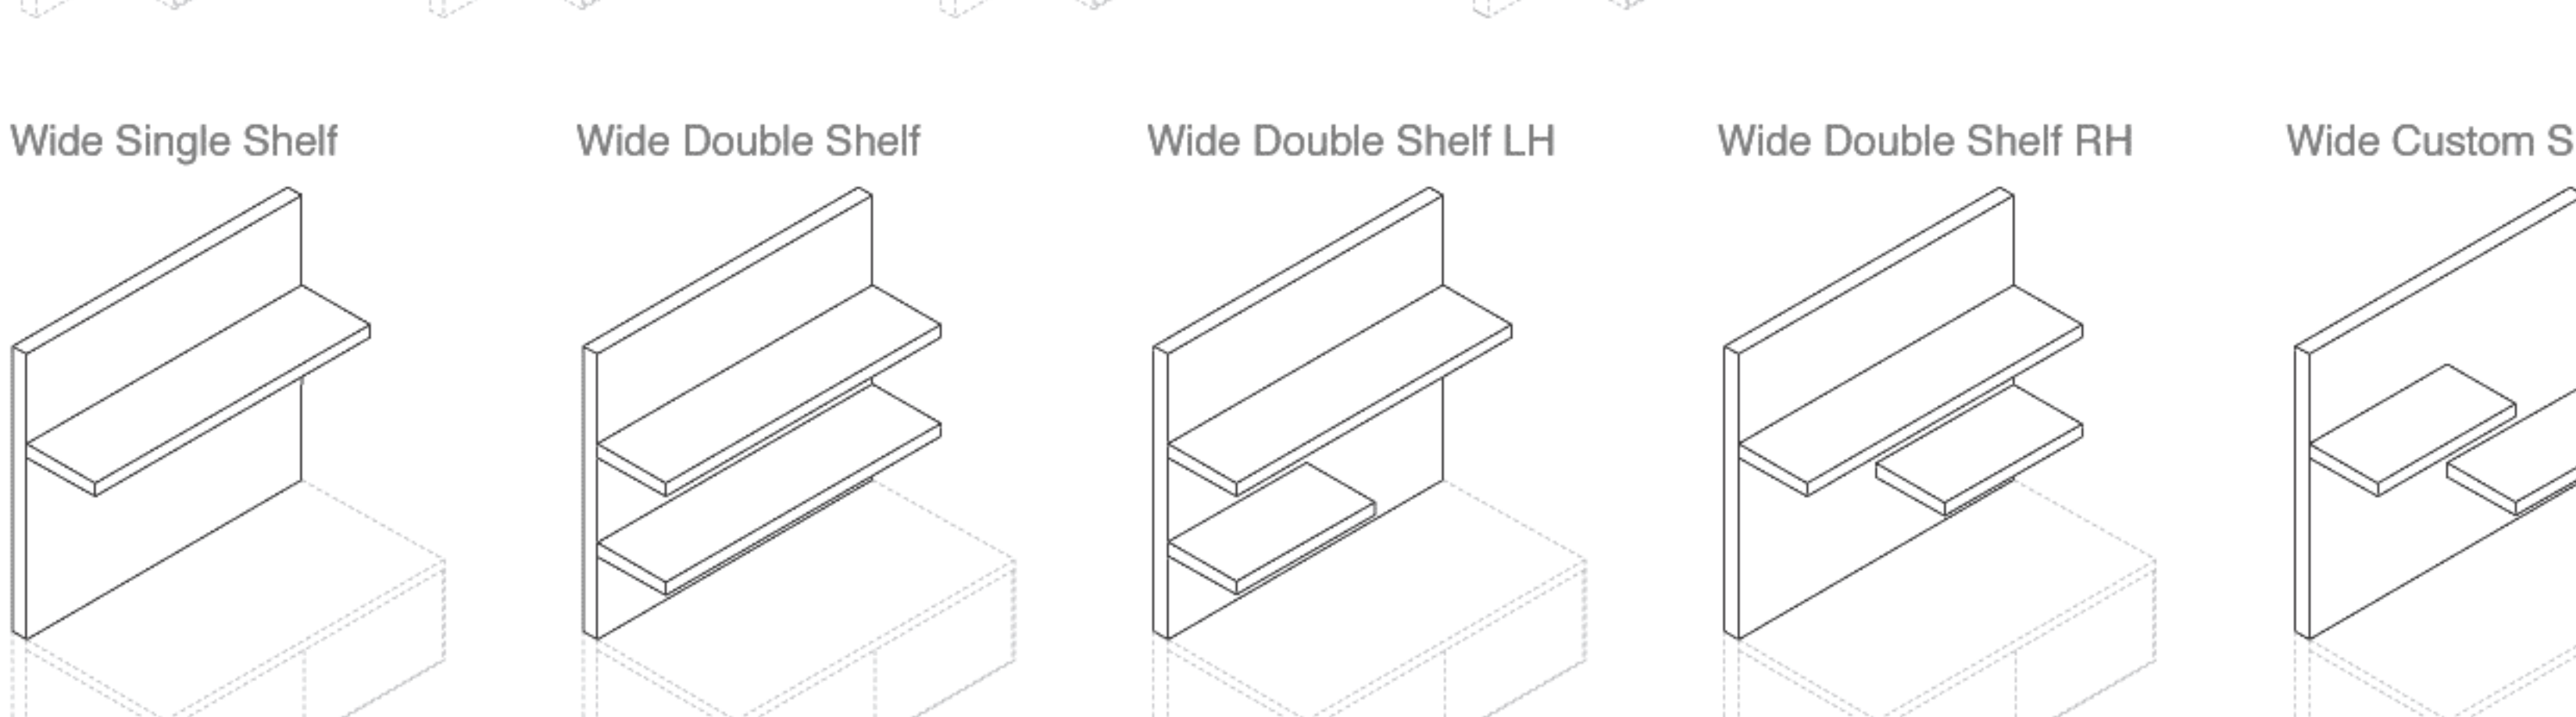

Pedestals: Freestanding

18" Width
30" & 36" Widths
24" Depth

Wood Veneer
Lacquer