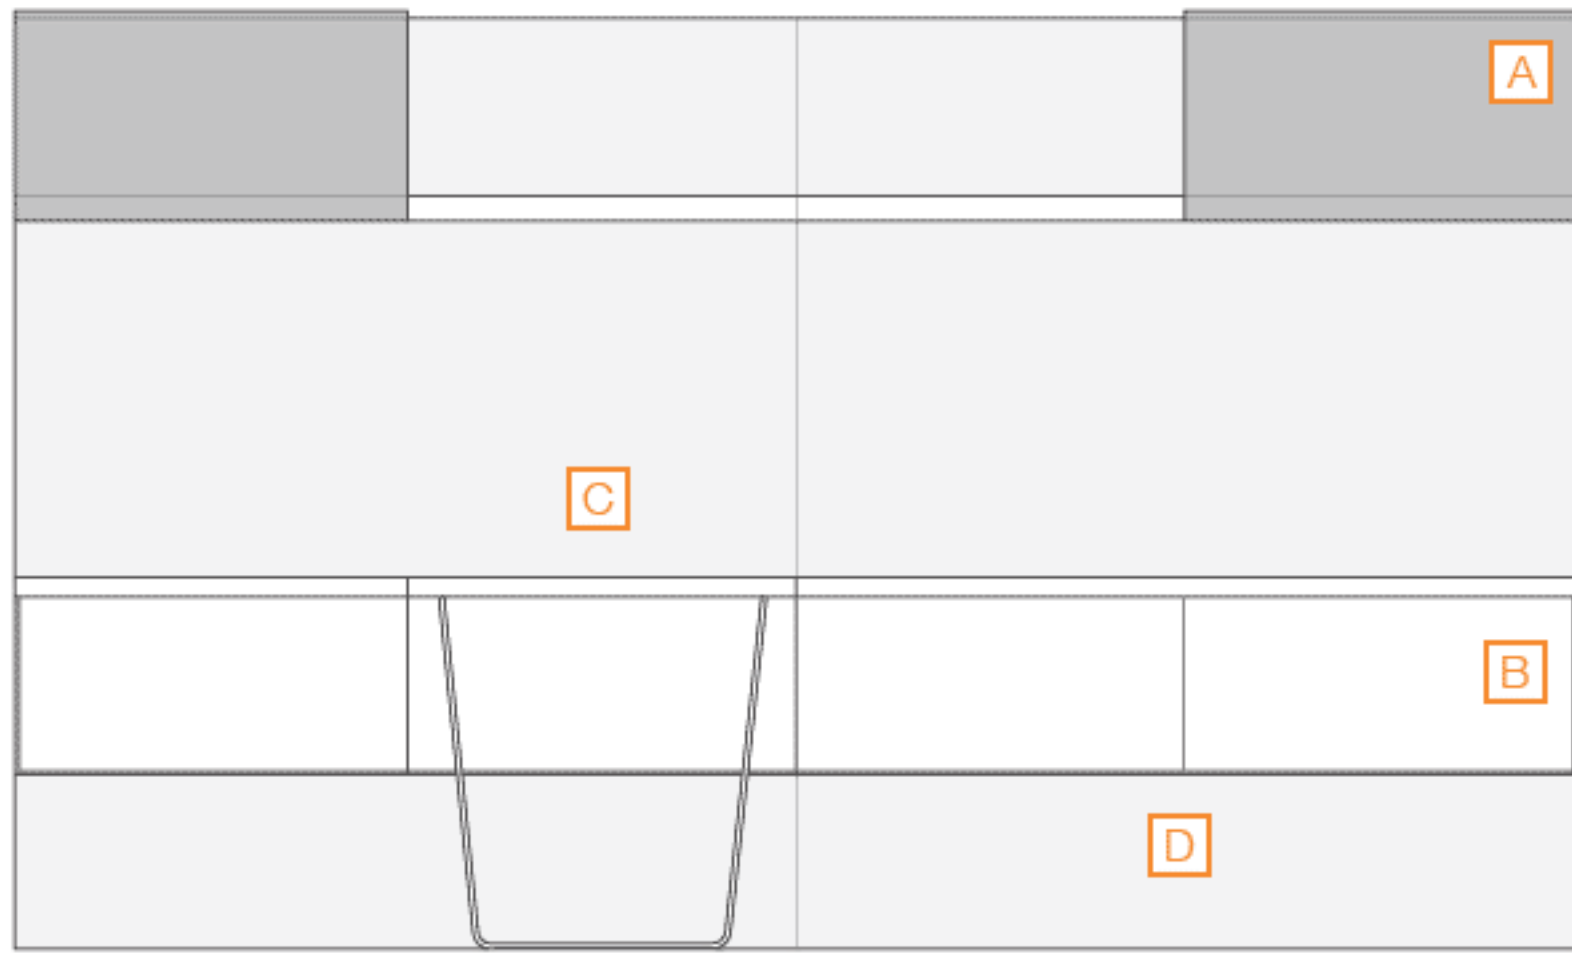

Panel Hung Single Shelf
72 High

- A** Upper Panel w/ Single Shelf w/ Sliding Panels
- B** Panel Hung Pedestals: Lateral File
- C** Rectangular Runoff
- D** Lower Panel
- E** Bookend

Panel Hung Double Shelf
72 High

- A** Upper Panel w/ Double Shelves w/ Sliding Panels
- B** Panel Hung Pedestals: Lateral File
- C** Rectangular Runoff
- D** Lower Panel
- E** Bookends

Panel Hung Triple Shelf
84 High

- A** Upper Panel w/ Triple Shelves
- B** Panel Hung Pedestals: Hinged Doors
- C** Rectangular Runoff
- D** Lower Panel
- E** Open Printer Cabinet
- F** Bookends

Pedestals: Wall Hung

18" Width
30" & 36" Widths
24" Depth

Wood Veneer
Lacquer

Pedestals: Panel Hung

18" Width
30" & 36" Widths
24" Depth

Wood Veneer
Lacquer

Pedestals: Freestanding

18" Width
30" & 36" Widths
24" Depth