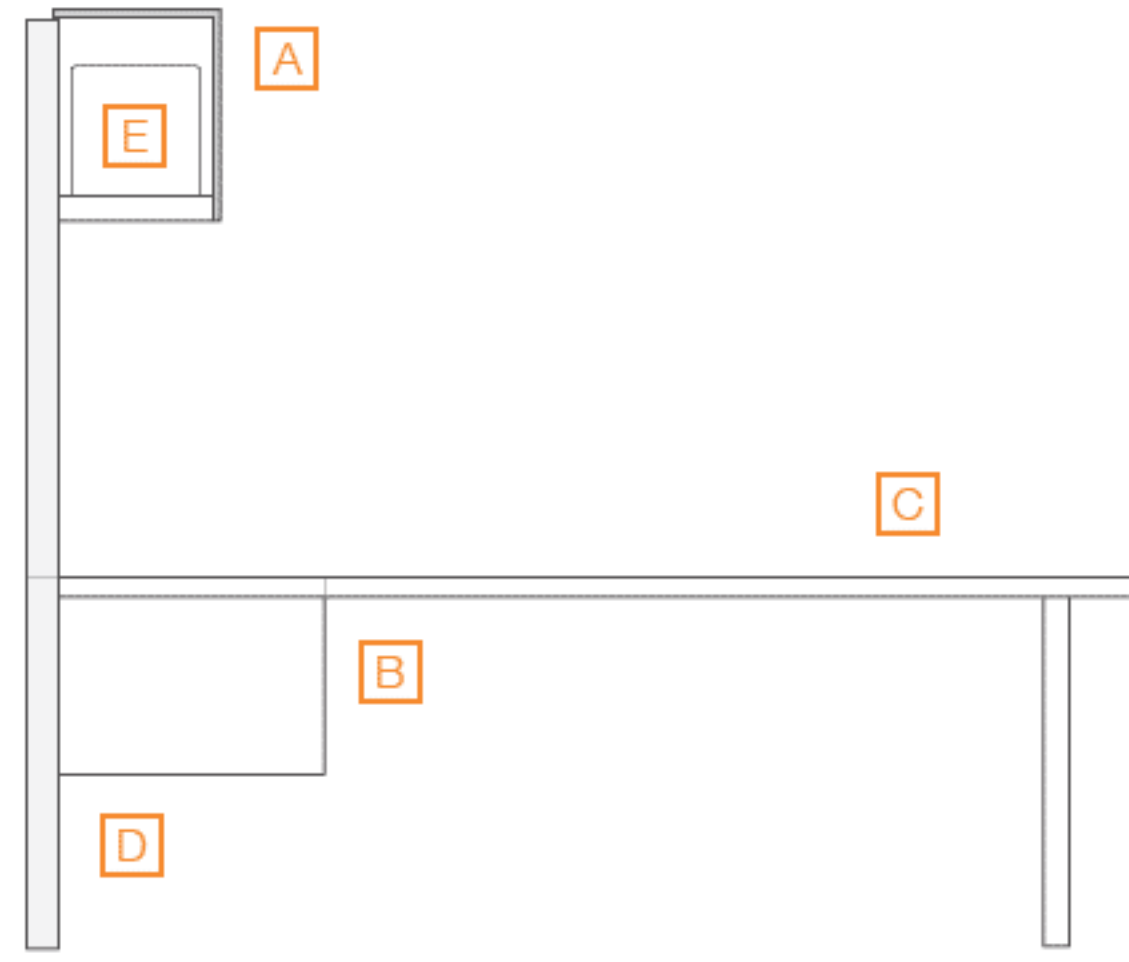

Panel Hung Single Shelf
72 High

- A** Upper Panel w/ Single Shelf w/ Sliding Panels
- B** Panel Hung Pedestals: Lateral File
- C** Rectangular Runoff
- D** Lower Panel
- E** Bookend

Panel Hung Double Shelf
72 High

- A** Upper Panel w/ Double Shelves w/ Sliding Panels
- B** Panel Hung Pedestals: Lateral File
- C** Rectangular Runoff
- D** Lower Panel
- E** Bookends

Panel Hung Triple Shelf
84 High

- A** Upper Panel w/ Triple Shelves
- B** Panel Hung Pedestals: Hinged Doors
- C** Rectangular Runoff
- D** Lower Panel
- E** Open Printer Cabinet
- F** Bookends

Floor Based
72 High

- A** Upper Panel w/ Triple Shelves & Sliding Panels
- B** Low Floor Based Pedestals: Storage Drawers
- C** Flat Screen Mounting Area
- D** Work Surface Shelf

Edges

Pulls

FL Pull
Touch Latch
Door/Drawer Face

Pedestals: Wall Hung

18" Width
30" & 36" Widths
24" Depth

Wood Veneer
Lacquer

Pedestals: Panel Hung

18" Width
30" & 36" Widths
24" Depth

Wood Veneer
Lacquer

Pedestals: Freestanding

18" Width
30" & 36" Widths
24" Depth