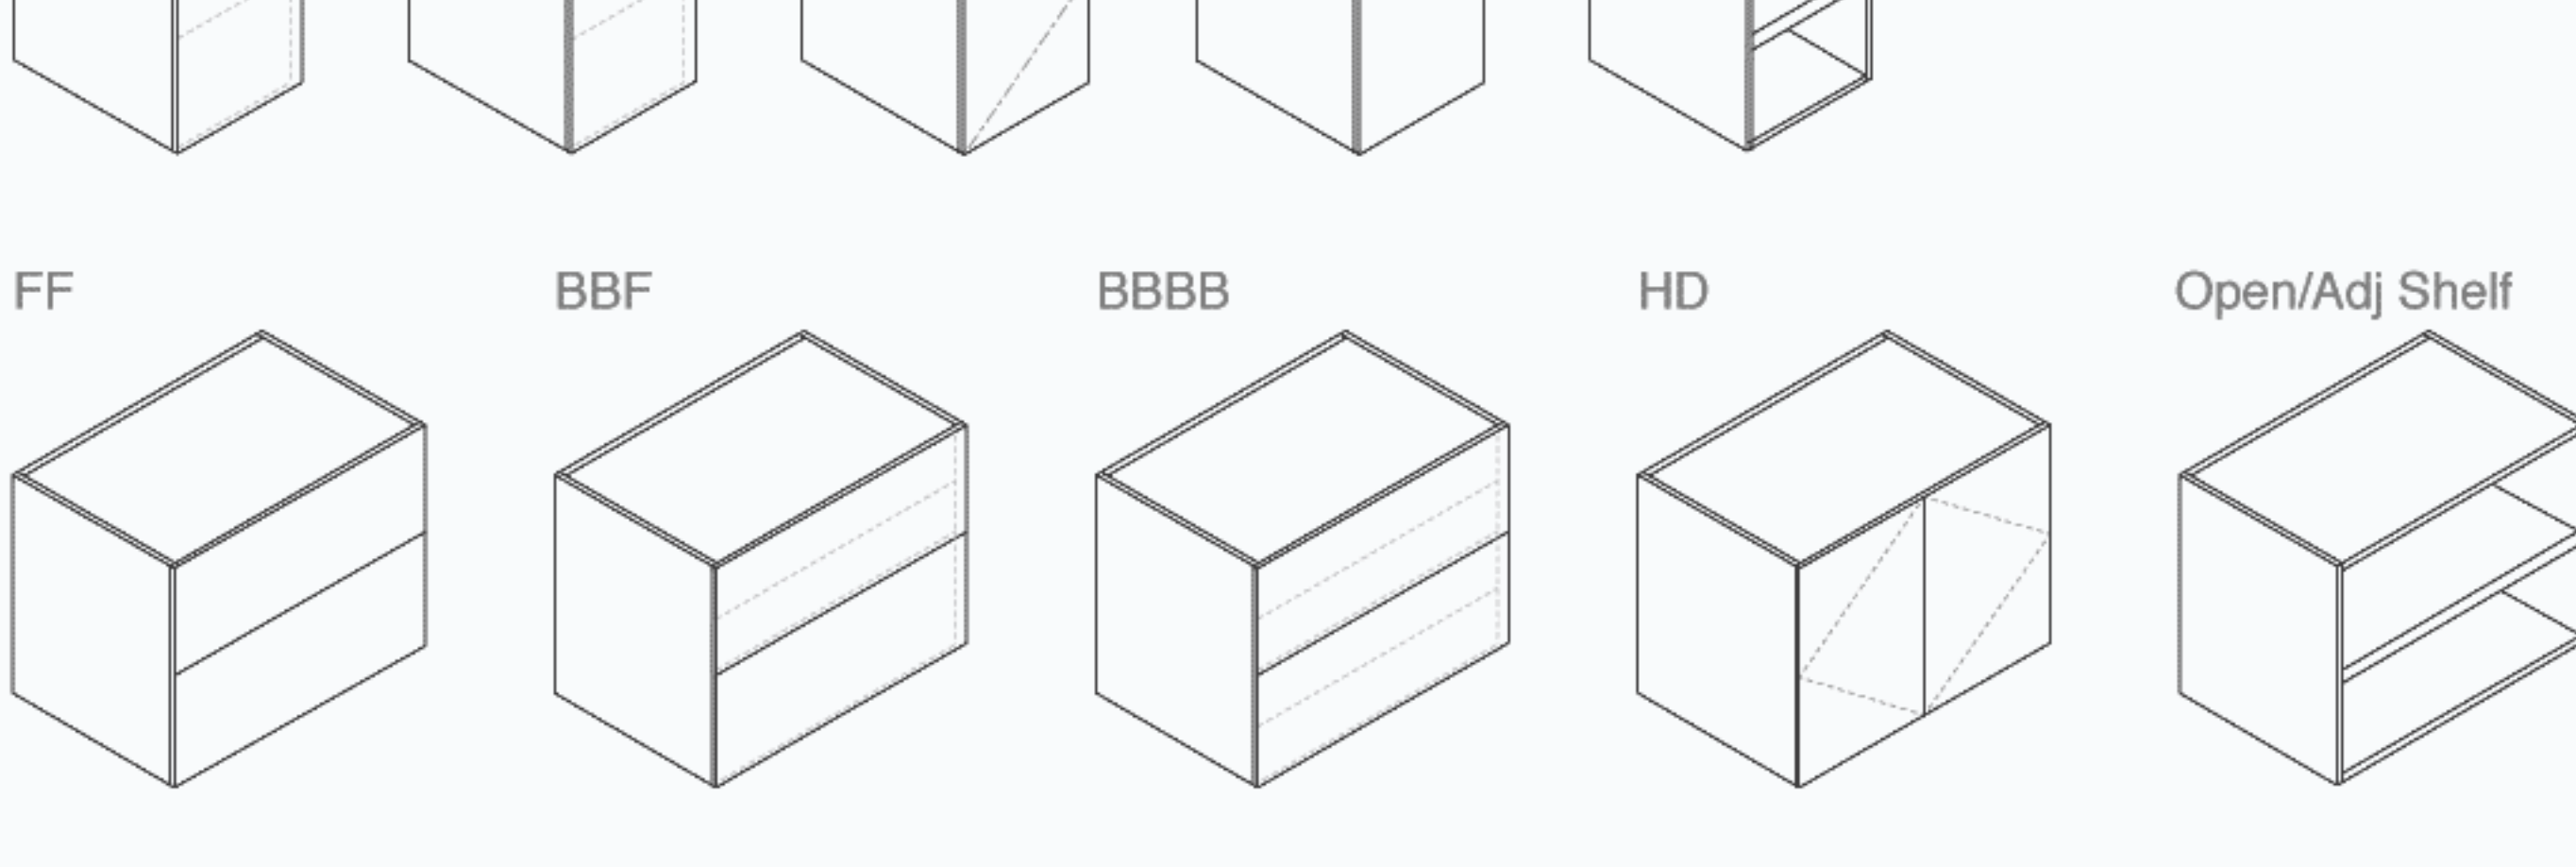

Pedestals: Wall Hung

18" Width
30" & 36" Widths
24" Depth

Wood Veneer
Lacquer

Pedestals: Panel Hung

18" Width
30" & 36" Widths
24" Depth

Wood Veneer
Lacquer

Pedestals: Freestanding

18" Width
30" & 36" Widths
24" Depth