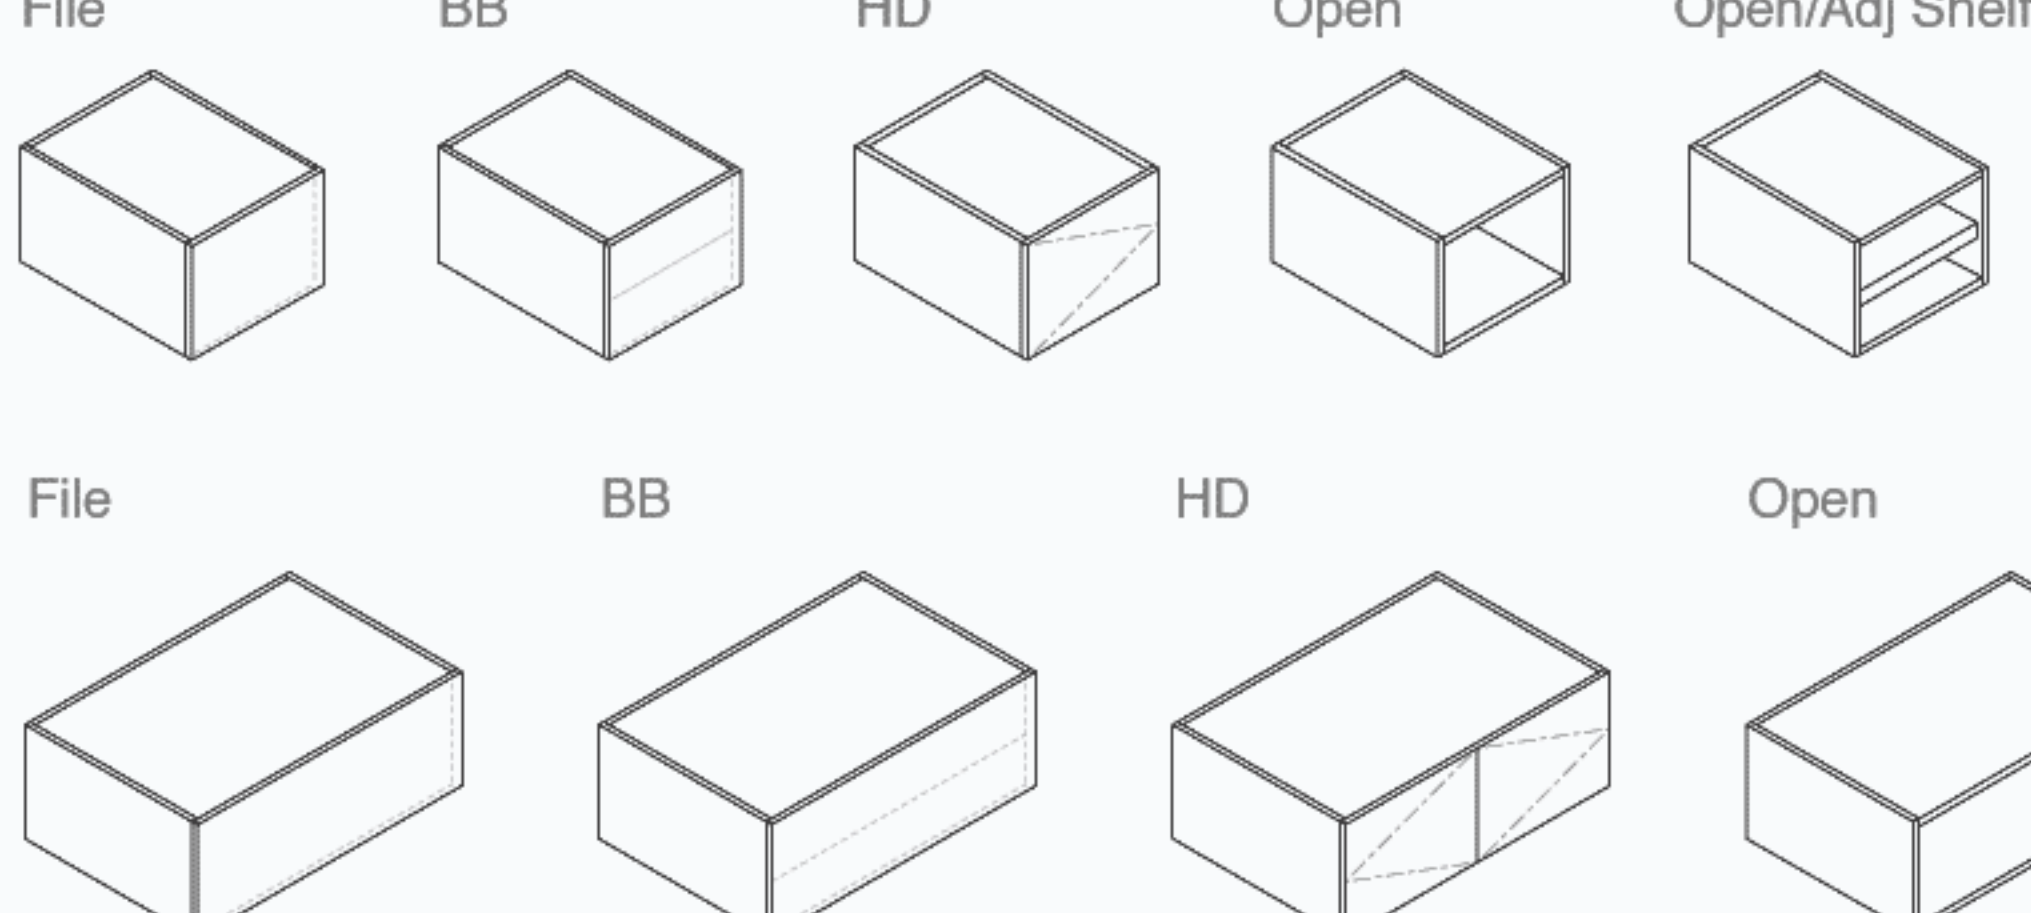

- A** Upper Panel w/ Double Shelves w/ Sliding Panels
- B** Panel Hung Pedestals: Lateral File
- C** Rectangular Runoff
- D** Lower Panel
- E** Bookends

Panel Hung Triple Shelf
84 High

- A** Upper Panel w/ Triple Shelves
- B** Panel Hung Pedestals: Hinged Doors
- C** Rectangular Runoff
- D** Lower Panel
- E** Open Printer Cabinet
- F** Bookends

Floor Based
72 High

- A** Upper Panel w/ Triple Shelves & Sliding Panels
- B** Low Floor Based Pedestals: Storage Drawers
- C** Flat Screen Mounting Area
- D** Work Surface Shelf

Edges

Pulls

FL Pull
Touch Latch
Door/Drawer Face

Pedestals: Wall Hung

18" Width
30" & 36" Widths
24" Depth

Wood Veneer
Lacquer

Pedestals: Panel Hung

18" Width
30" & 36" Widths
24" Depth

Wood Veneer
Lacquer

Pedestals: Freestanding

18" Width
30" & 36" Widths
24" Depth