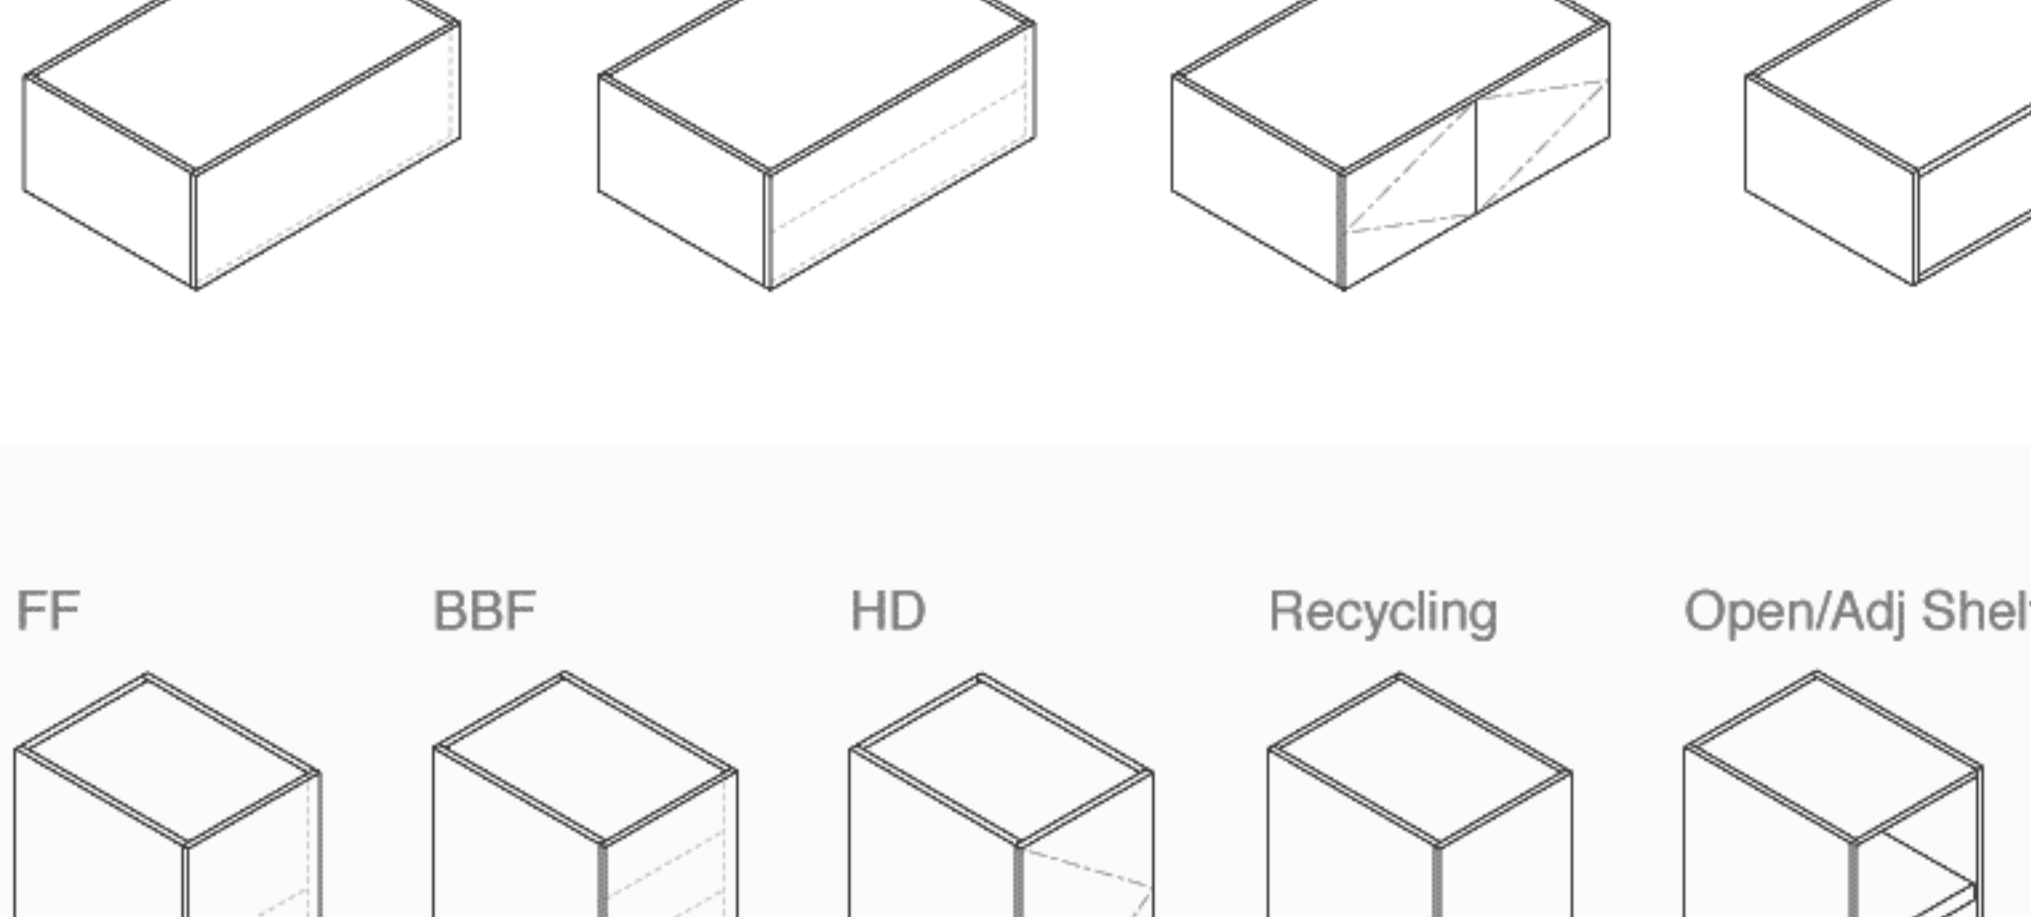

Pedestals: Wall Hung

18" Width
30" & 36" Widths
24" Depth

Wood Veneer
Lacquer

Pedestals: Panel Hung

18" Width
30" & 36" Widths
24" Depth

Wood Veneer
Lacquer

Pedestals: Freestanding

18" Width
30" & 36" Widths
24" Depth