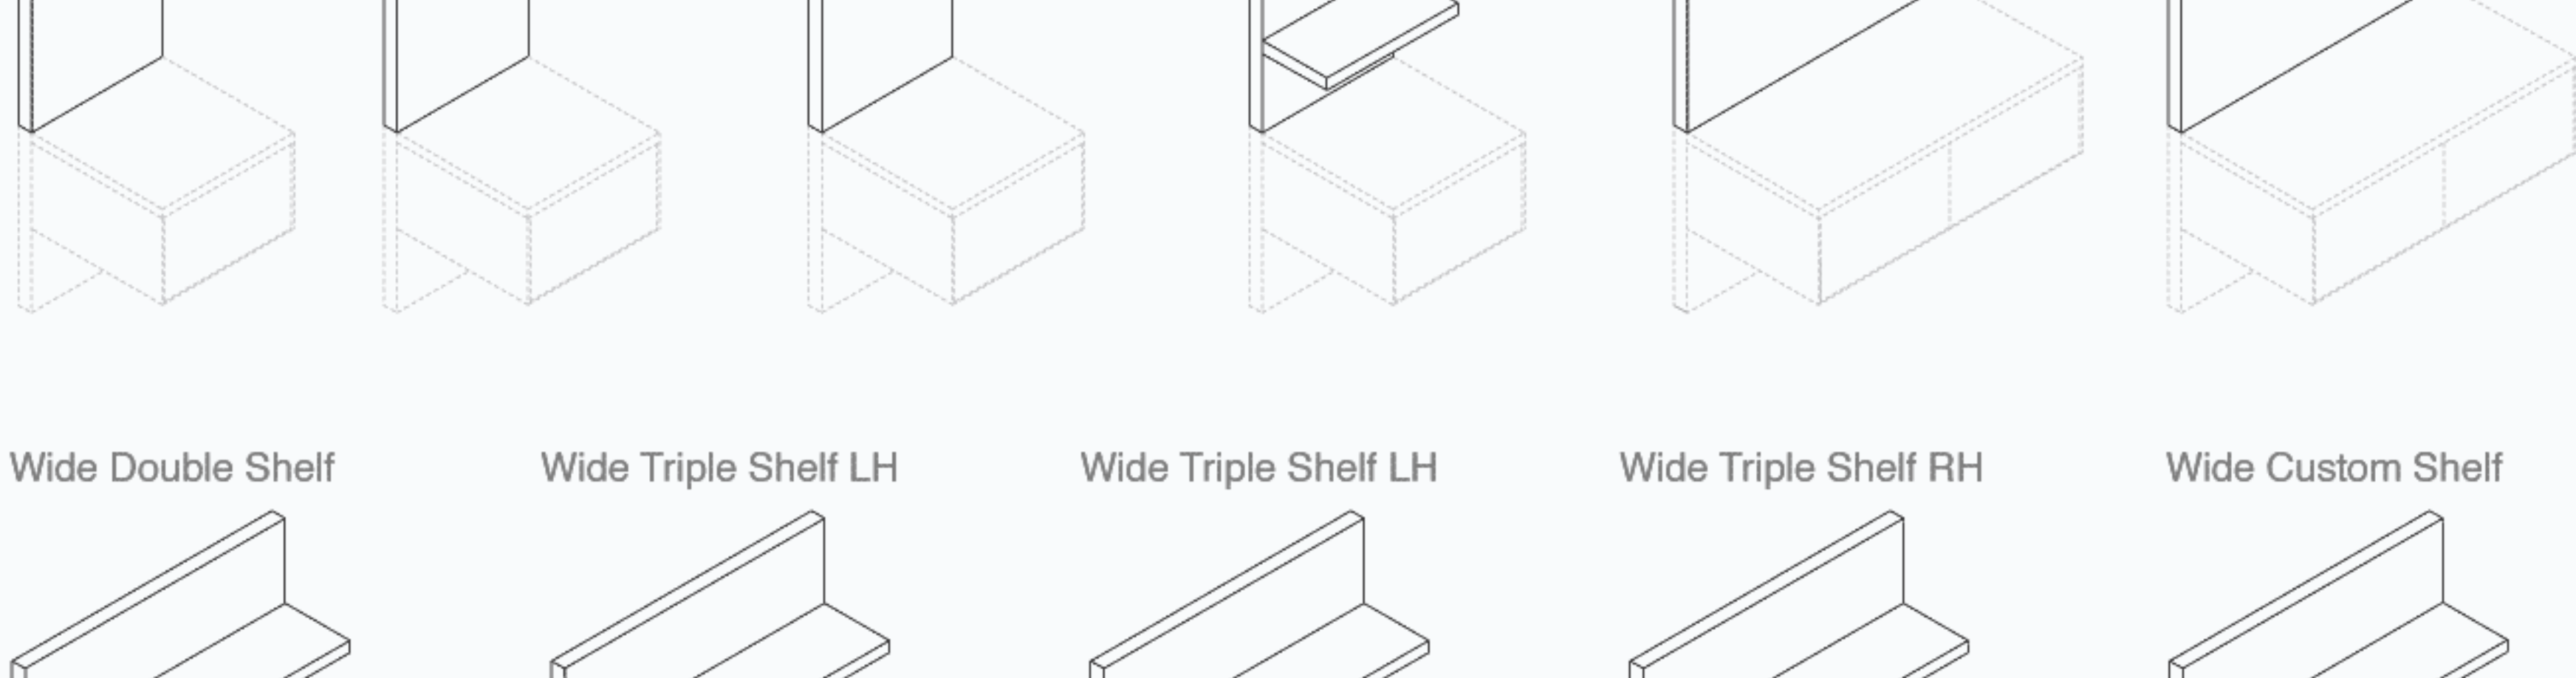

Upper Panels

72H Planning
Narrow: 18"-30"-36" Widths
Wide: 60"-72"-84" Widths

Wood Veneer
Lacquer