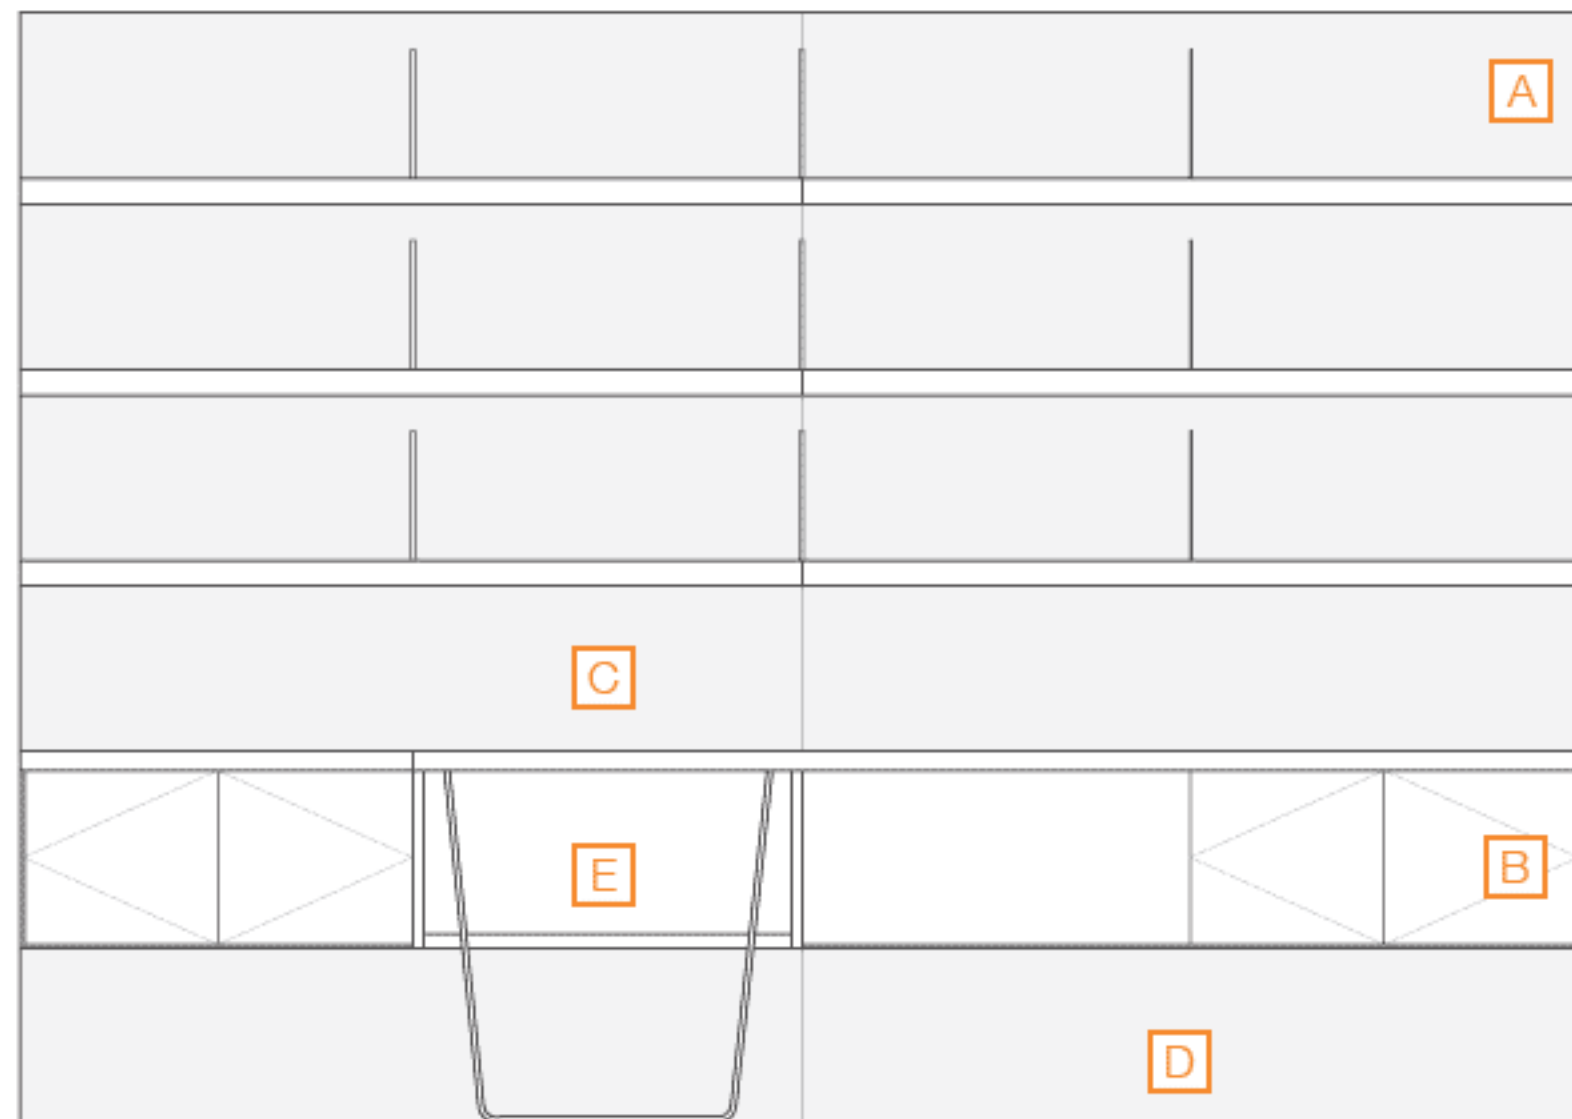

Panel Hung Single Shelf
72 High

- A** Upper Panel w/ Single Shelf w/ Sliding Panels
- B** Panel Hung Pedestals: Lateral File
- C** Rectangular Runoff
- D** Lower Panel
- E** Bookend

Panel Hung Double Shelf
72 High

- A** Upper Panel w/ Double Shelves w/ Sliding Panels
- B** Panel Hung Pedestals: Lateral File
- C** Rectangular Runoff
- D** Lower Panel
- E** Bookends

Panel Hung Triple Shelf
84 High

- A** Upper Panel w/ Triple Shelves
- B** Panel Hung Pedestals: Hinged Doors
- C** Rectangular Runoff
- D** Lower Panel
- E** Open Printer Cabinet
- F** Bookends

Floor Based
72 High

- A** Upper Panel w/ Triple Shelves & Sliding Panels
- B** Low Floor Based Pedestals: Storage Drawers
- C** Flat Screen Mounting Area
- D** Work Surface Shelf

Edges

Pulls

FL Pull
Touch Latch
Door/Drawer Face

Pedestals: Wall Hung

18" Width
30" & 36" Widths
24" Depth

Wood Veneer
Lacquer

Pedestals: Panel Hung

18" Width
30" & 36" Widths
24" Depth

Wood Veneer
Lacquer

Pedestals: Freestanding

18" Width
30" & 36" Widths
24" Depth