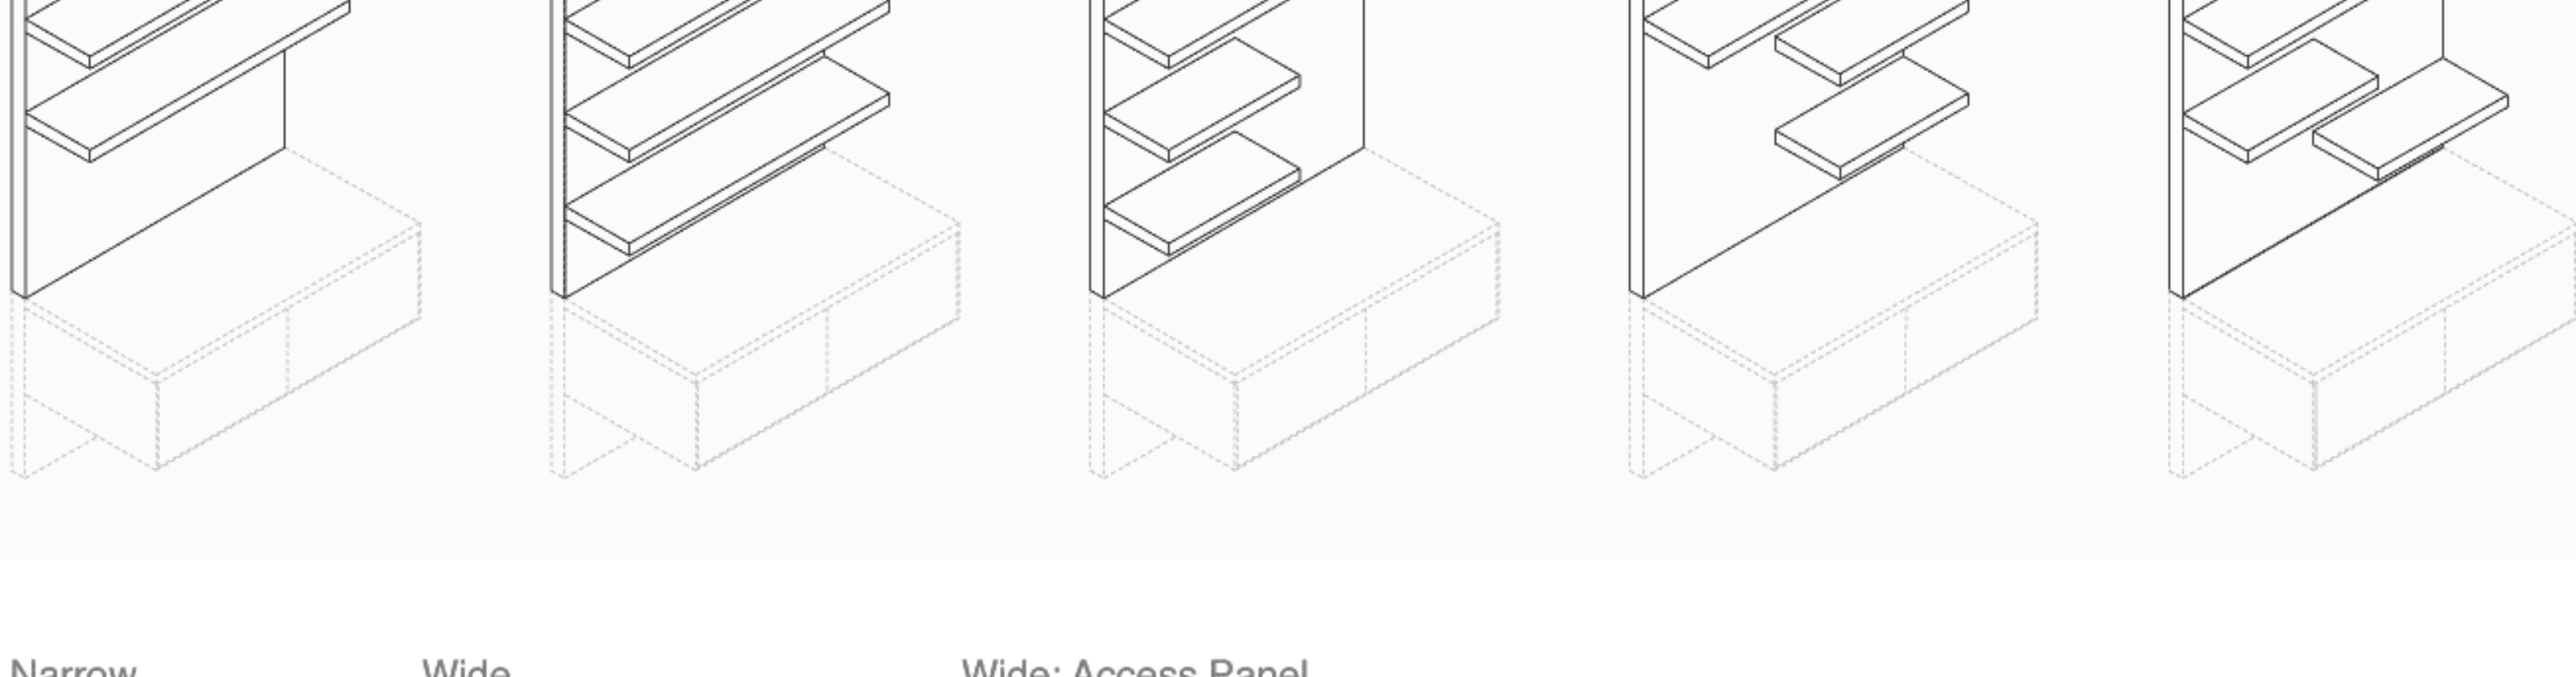

Wood Veneer
Lacquer

Upper Panels

72H Planning
Narrow: 18"-30"-36" Widths
Wide: 60"-72"-84" Widths

Wood Veneer
Lacquer

Upper Panels

84H Planning
Narrow: 18"-30"-36" Widths
Wide: 60"-72"-84" Widths

Wood Veneer
Lacquer

Lower Panels

72H & 84H Planning
Narrow: 18"-30"-36" Widths
Wide: 60"-72"-84" Widths

Wood Veneer
Lacquer

Sliding Panels

Various Widths

Coordinated with Panel Heights
Coordinated with Shelf Lengths

Wood Veneer
Lacquer
3Form