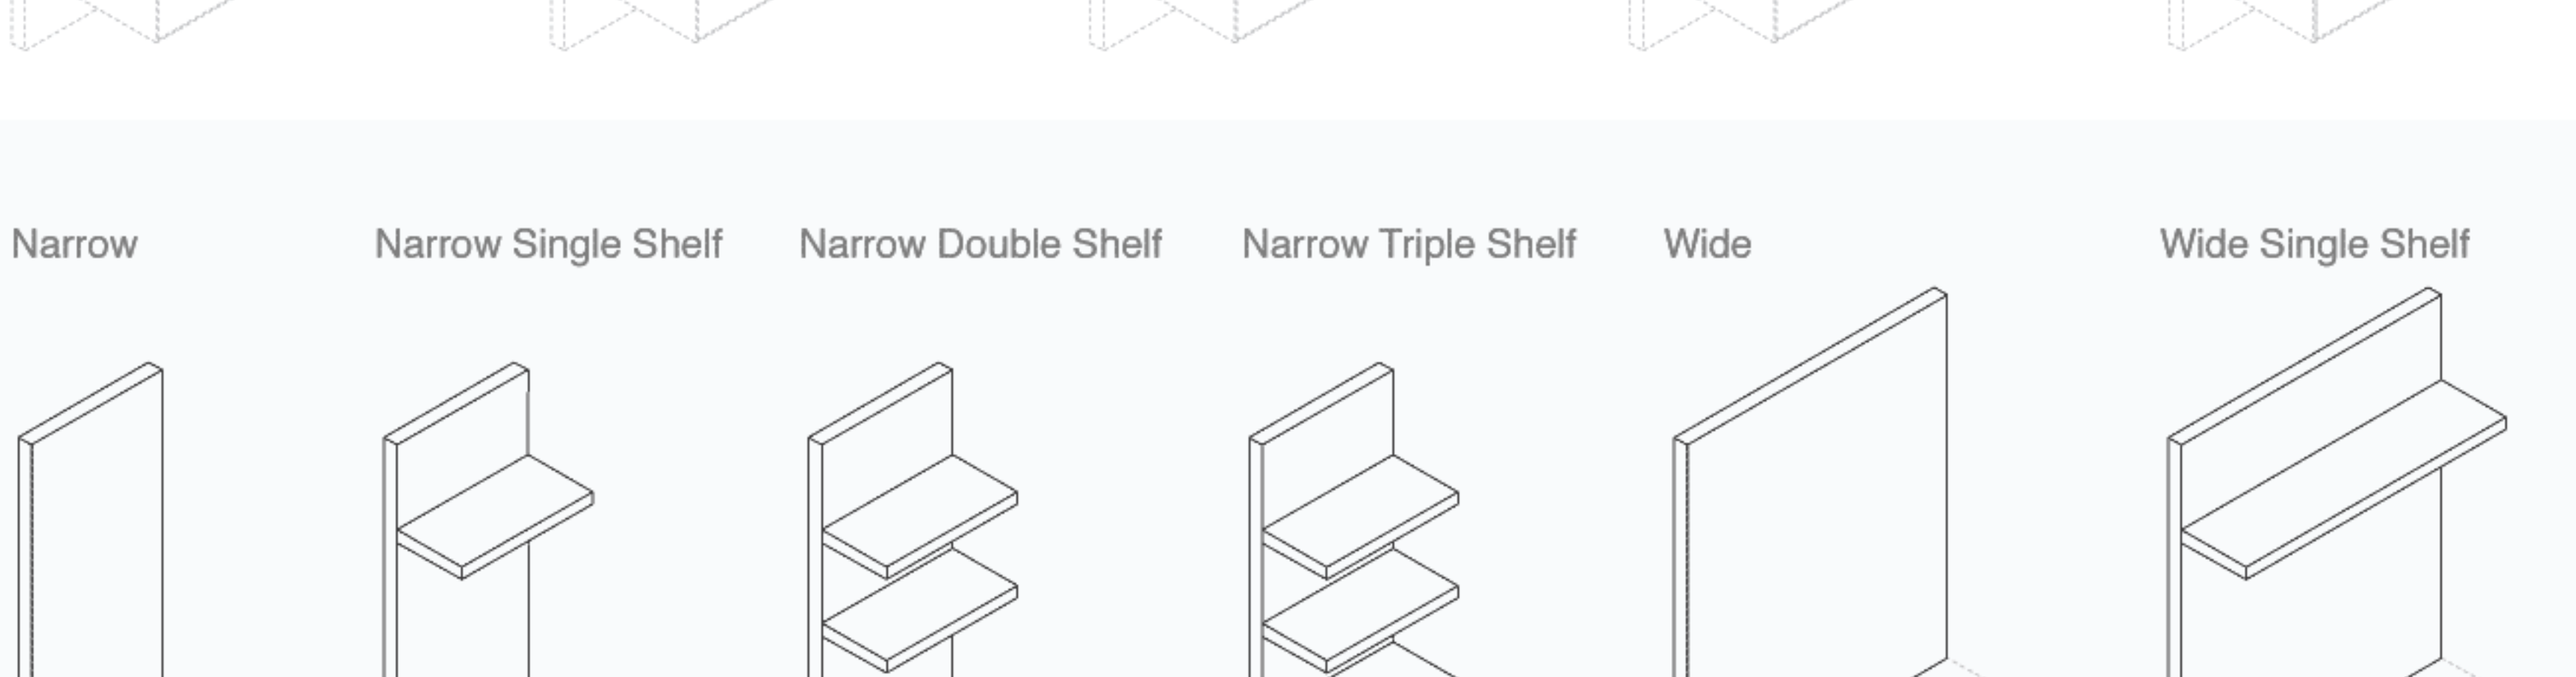

Upper Panels

72H Planning
Narrow: 18"-30"-36" Widths
Wide: 60"-72"-84" Widths

Wood Veneer
Lacquer