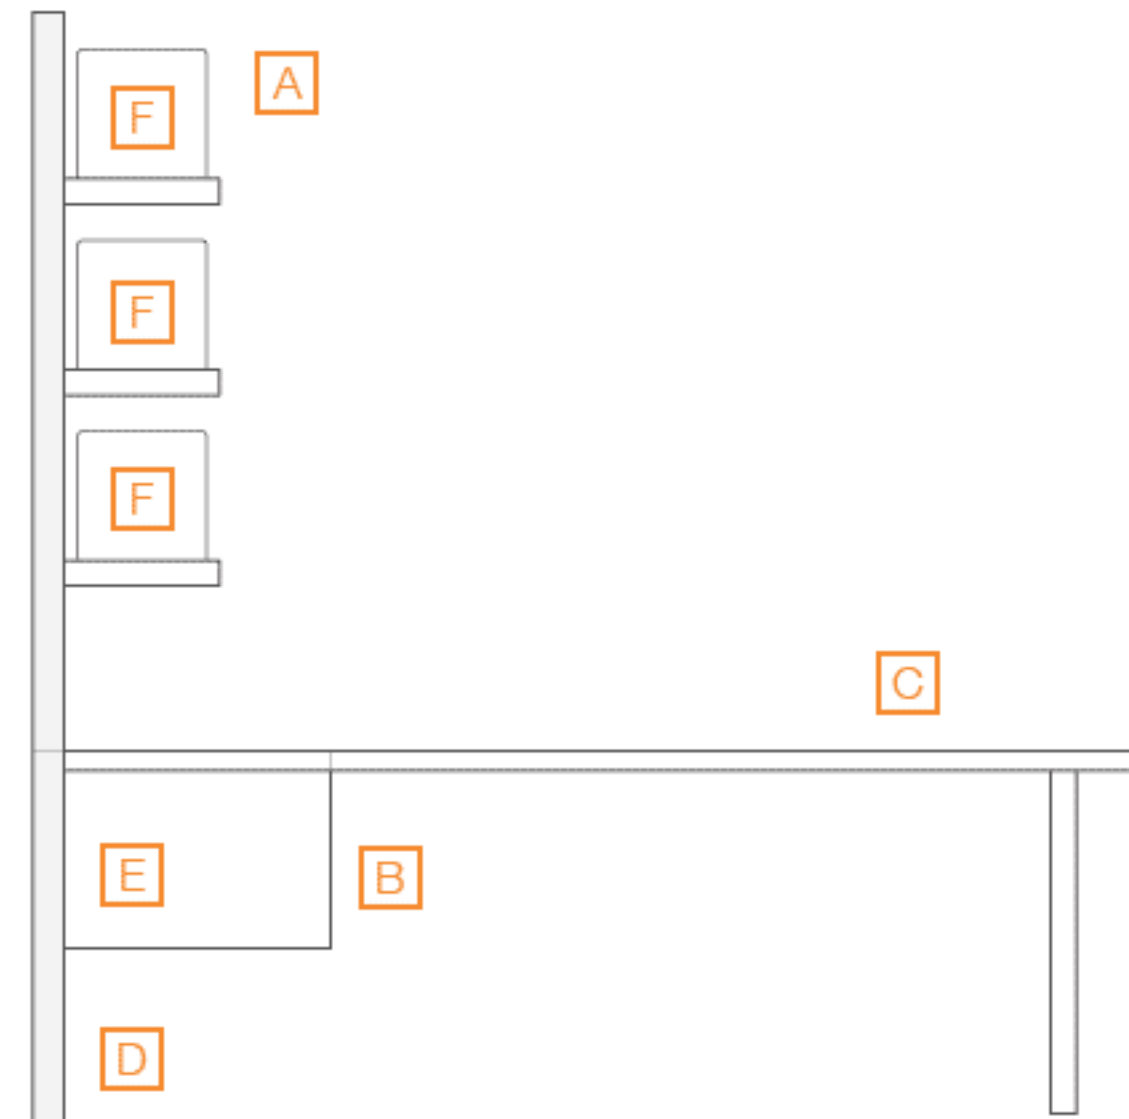

Panel Hung Single Shelf
72 High

- A** Upper Panel w/ Single Shelf w/ Sliding Panels
- B** Panel Hung Pedestals: Lateral File
- C** Rectangular Runoff
- D** Lower Panel
- E** Bookend

Panel Hung Double Shelf
72 High

- A** Upper Panel w/ Double Shelves w/ Sliding Panels
- B** Panel Hung Pedestals: Lateral File
- C** Rectangular Runoff
- D** Lower Panel
- E** Bookends

Panel Hung Triple Shelf
84 High

- A** Upper Panel w/ Triple Shelves
- B** Panel Hung Pedestals: Hinged Doors
- C** Rectangular Runoff
- D** Lower Panel
- E** Open Printer Cabinet
- F** Bookends

Floor Based
72 High

- A** Upper Panel w/ Triple Shelves & Sliding Panels
- B** Low Floor Based Pedestals: Storage Drawers
- C** Flat Screen Mounting Area
- D** Work Surface Shelf

Edges

Pulls

FL Pull
Touch Latch
Door/Drawer Face

Pedestals: Wall Hung

18" Width
30" & 36" Widths
24" Depth

Wood Veneer
Lacquer

Pedestals: Panel Hung

18" Width
30" & 36" Widths
24" Depth

Wood Veneer
Lacquer

Pedestals: Freestanding

18" Width
30" & 36" Widths
24" Depth